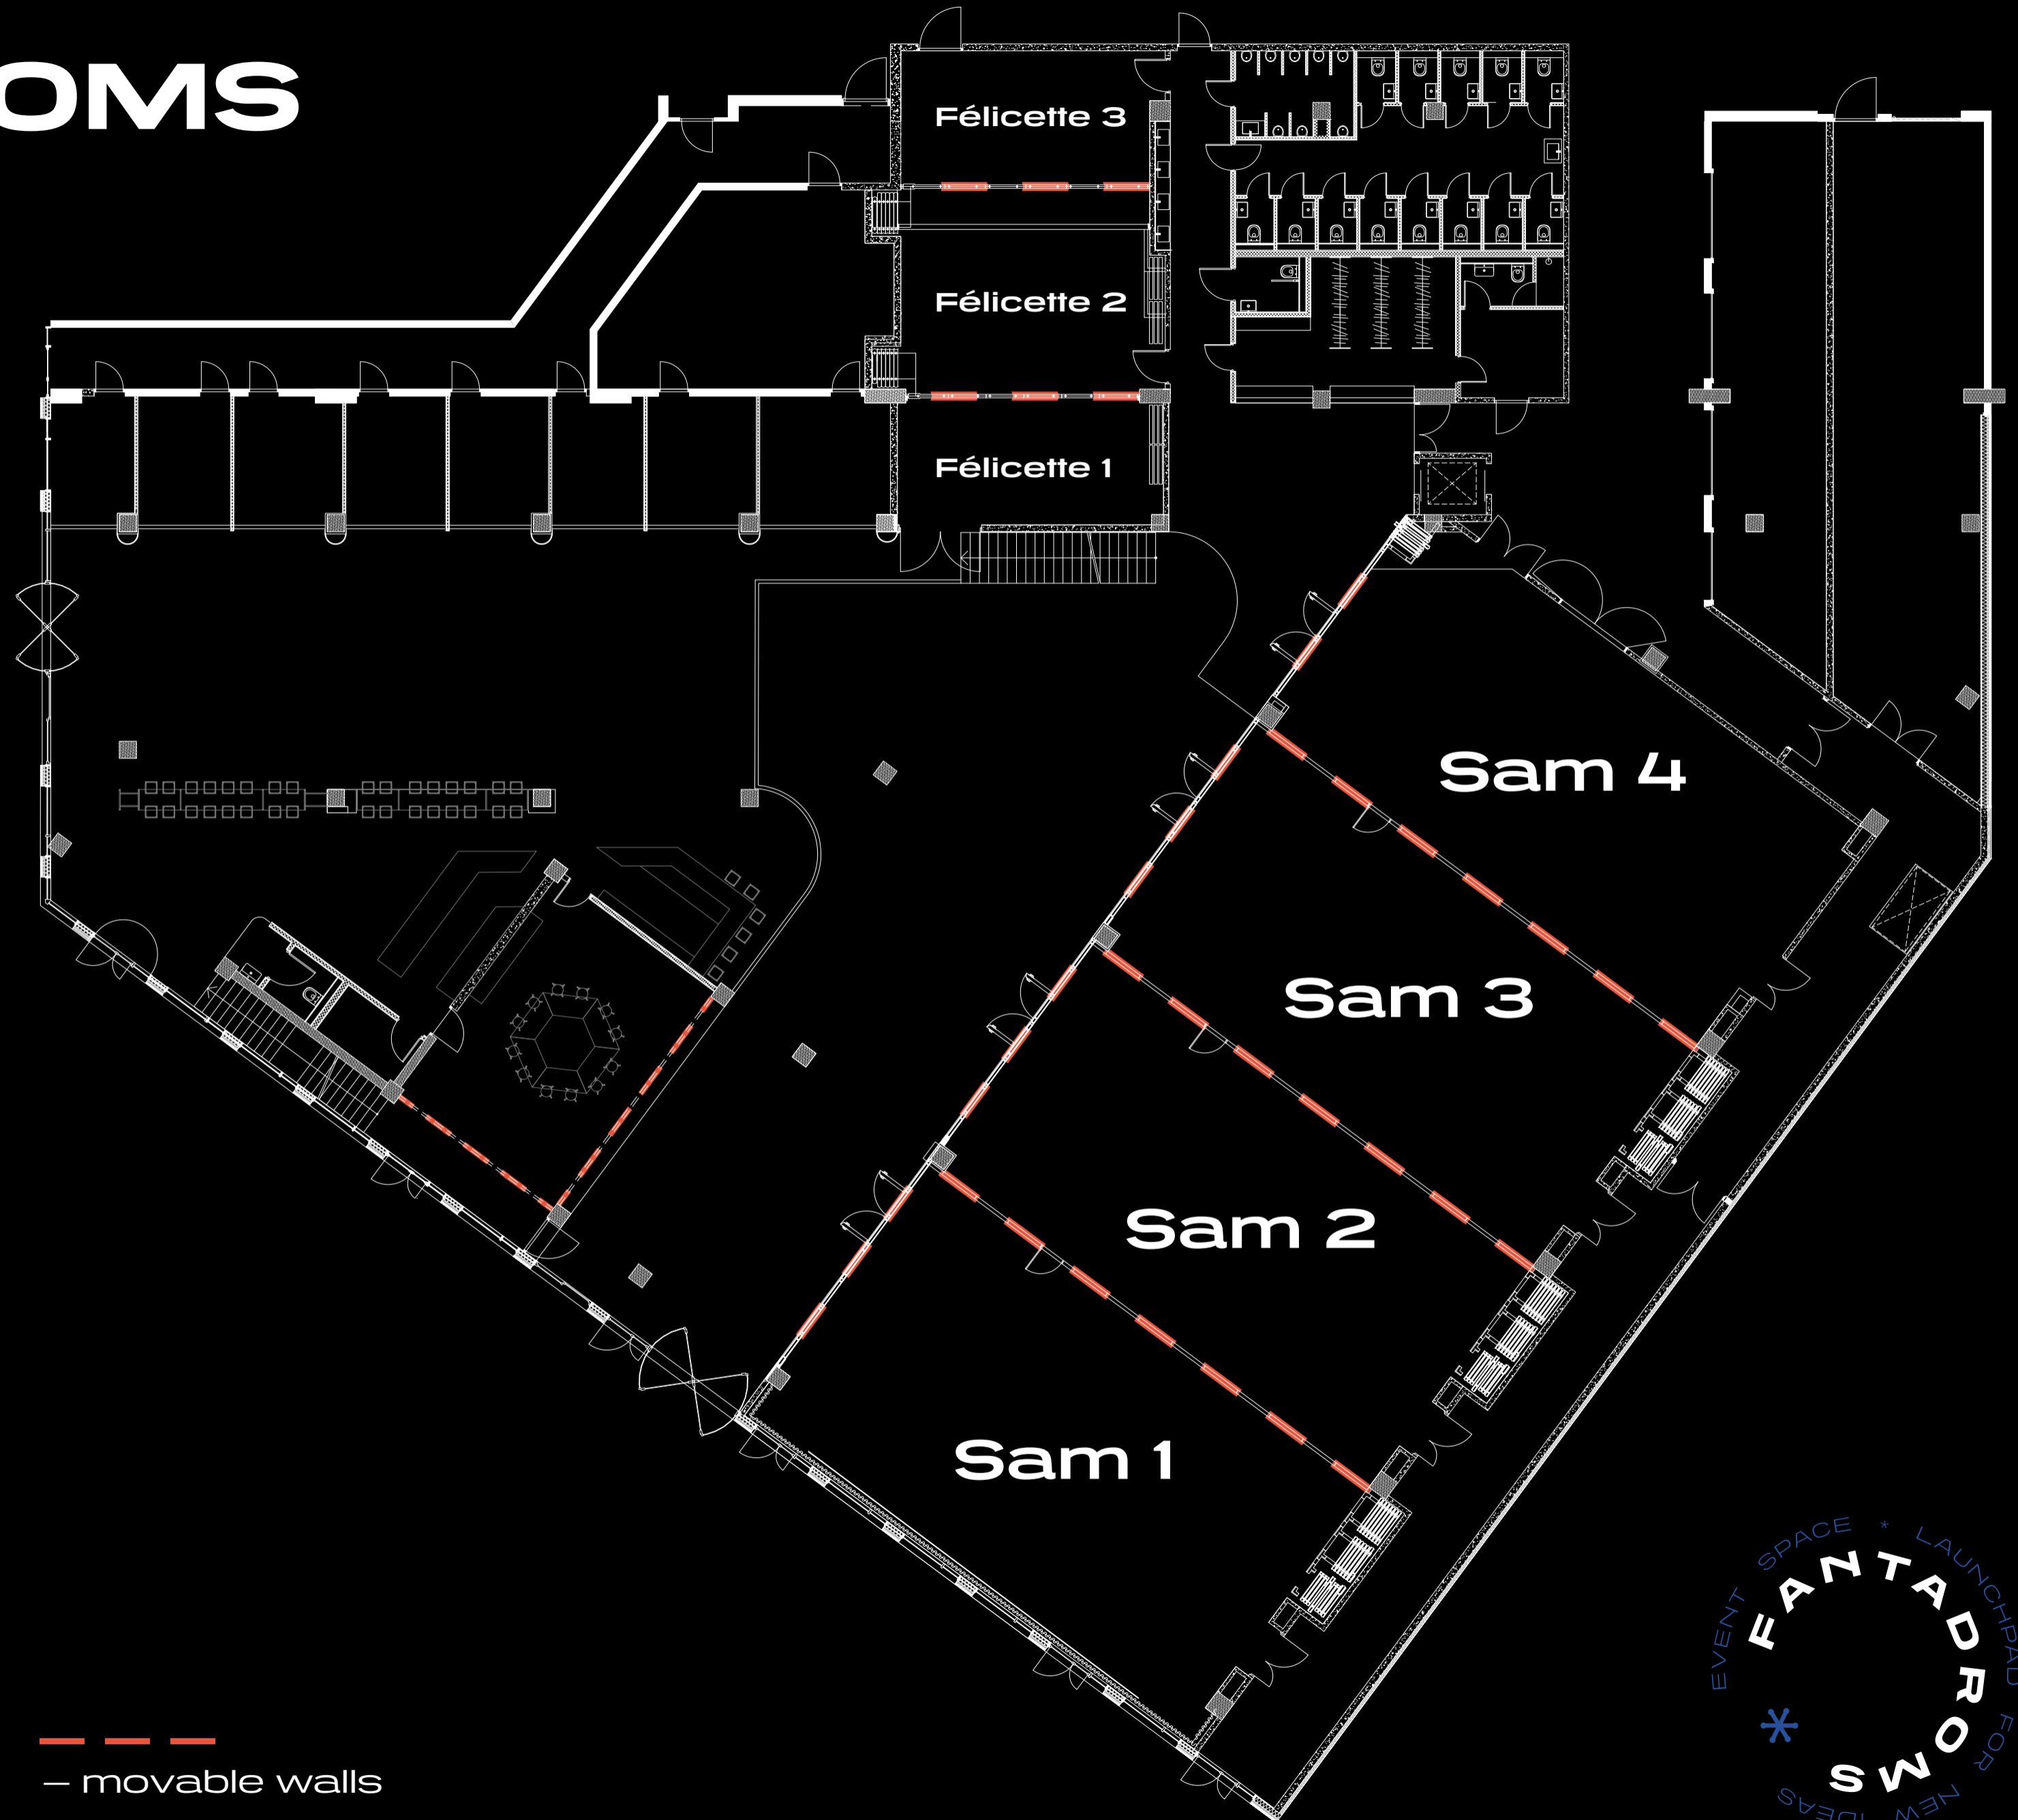

FANTADROMS

1st FLOOR

Félicette:

m ² :	105
Reception:	100
Theatre:	90
U-Shape:	40
Classroom:	70

Sam

m ² :	542
Reception:	500
Theatre:	500
U-Shape	180
Classroom:	320

— — — — —
— movable walls

FANTADROMS

2nd FLOOR

Belka:

m ² :	105
Reception:	90
Theatre:	75

Strelka

m ² :	170
Reception:	150
Theatre:	100

Laika

m ² :	100
Reception:	95
Theatre:	90
U-Shape	36
Classroom:	64

— — — — —
 – movable walls