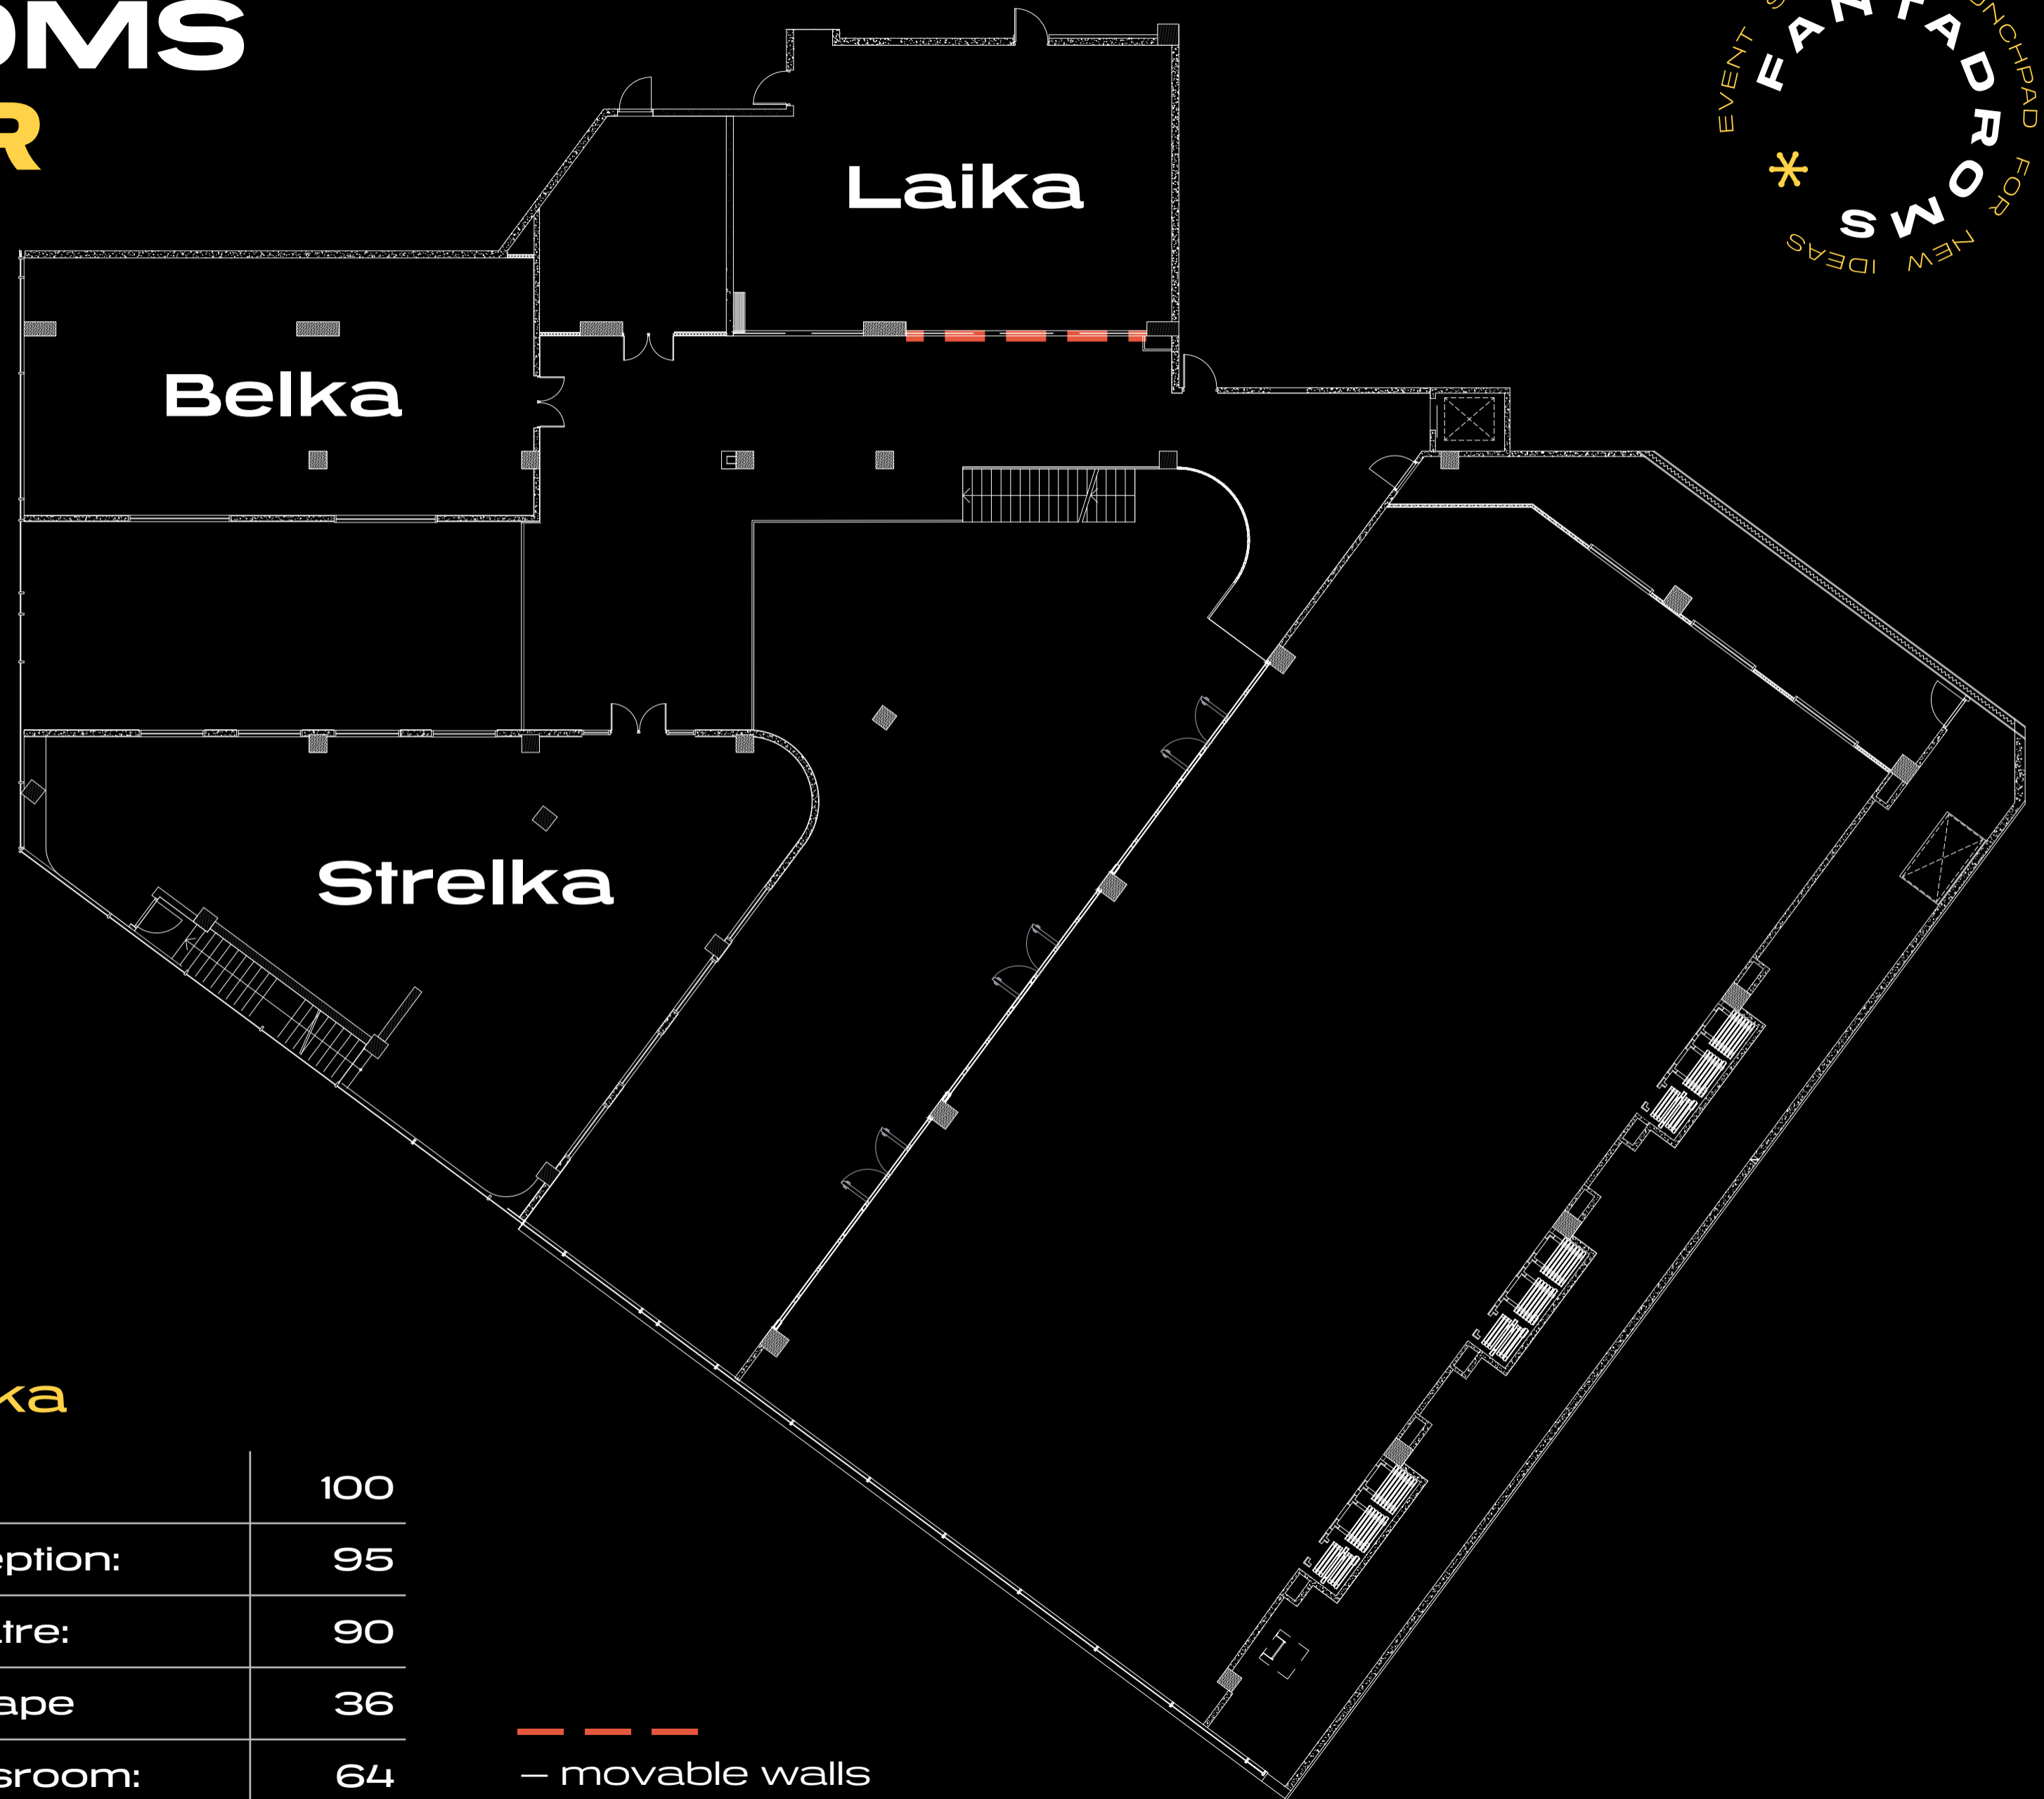

FANTADROMS

1st FLOOR

Félicette:

m ² :	105
Reception:	100
Theatre:	90
U-Shape:	40
Classroom:	70

Sam

m ² :	542
Reception:	500
Theatre:	500
U-Shape	180
Classroom:	320

— — — — —
— movable walls

FANTADROMS

2nd FLOOR

Belka:

m ² :	105
Reception:	90
Theatre:	75

Strelka

m ² :	170
Reception:	150
Theatre:	100

Laika

m ² :	100
Reception:	95
Theatre:	90
U-Shape	36
Classroom:	64

— — — — —
 – movable walls